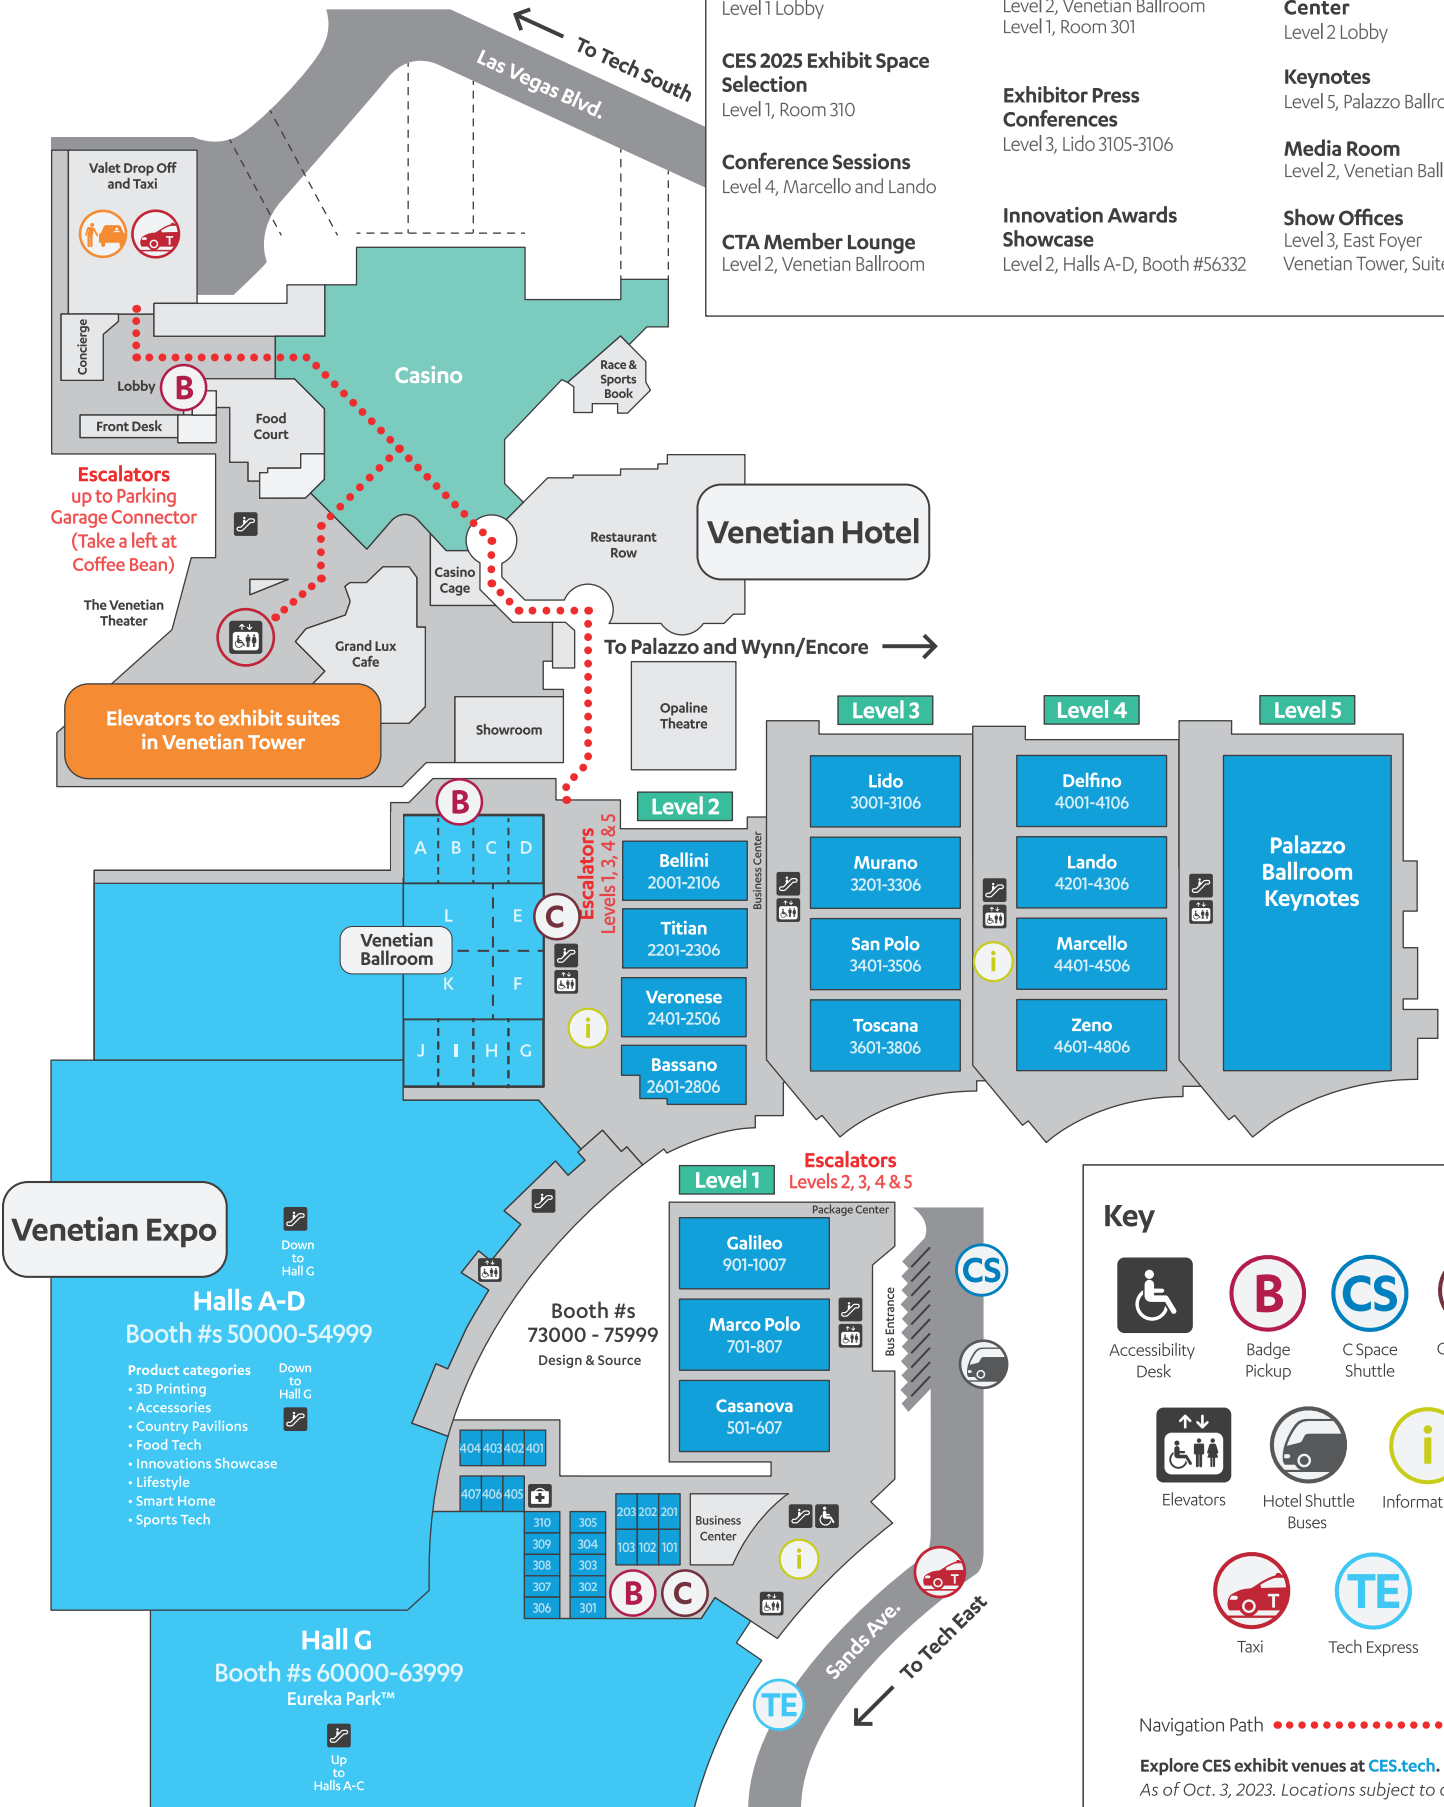

Tropicana Ave.

**CES 2024 Exhibit Hours**

Tuesday, Jan. 9	10 AM-6 PM
Wednesday, Jan. 10	9 AM-6 PM
Thursday, Jan. 11	9 AM-6 PM
Friday, Jan. 12	9 AM-4 PM

**C Space at ARIA Exhibit Hours**

Tuesday, Jan. 9	9 AM-6 PM
Wednesday, Jan. 10	9 AM-6 PM
Thursday, Jan. 11	9 AM-6 PM

**Key**

C Space Shuttle

Hotel

Las Vegas Monorail

LVCC Loop

Tech Express

Vegas Loop

Explore CES exhibit venues at [CES.tech](https://ces.tech).

As of Oct. 3, 2023. Locations subject to change. Map not to scale.

### Show Services at Tech West

<b>Accessibility Desk</b> Level 1 Lobby	<b>Customer Service Center</b> Level 2, Venetian Ballroom Level 1, Room 301	<b>International Business Center</b> Level 2 Lobby
<b>CES 2025 Exhibit Space Selection</b> Level 1, Room 310	<b>Exhibitor Press Conferences</b> Level 3, Lido 3105-3106	<b>Keynotes</b> Level 5, Palazzo Ballroom
<b>Conference Sessions</b> Level 4, Marcello and Lando	<b>Innovation Awards Showcase</b> Level 2, Halls A-D, Booth #56332	<b>Media Room</b> Level 2, Venetian Ballroom
<b>CTA Member Lounge</b> Level 2, Venetian Ballroom		<b>Show Offices</b> Level 3, East Foyer Venetian Tower, Suite 29-207